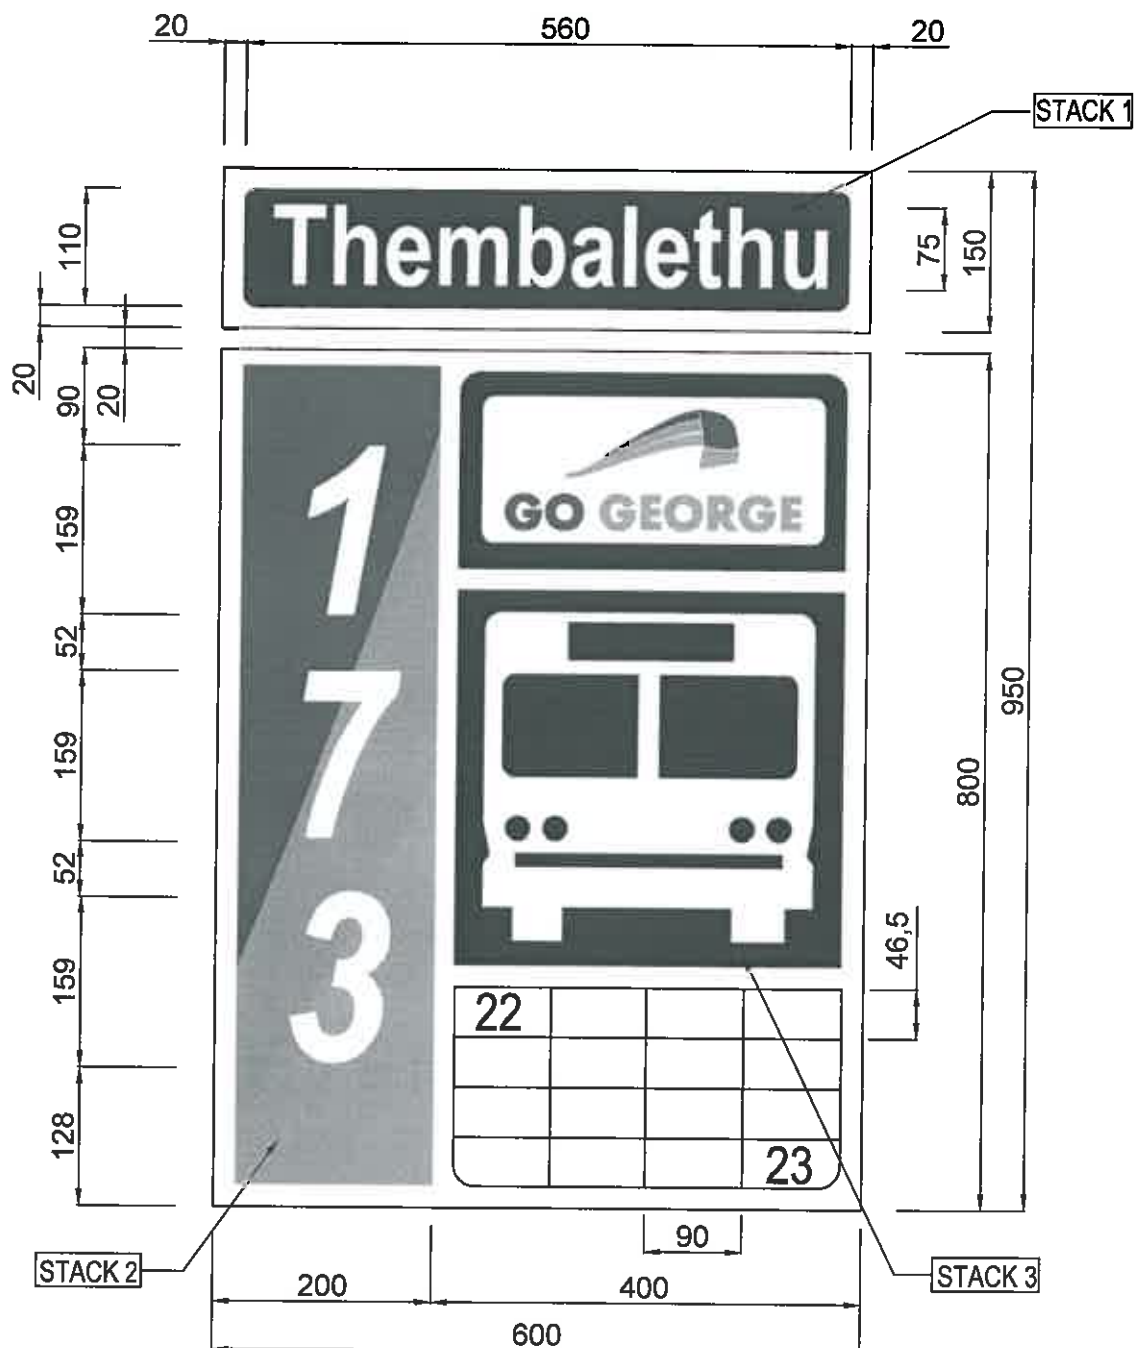

STACK 1 - BORDER : WHITE RETRO-REFLECTIVE CLASS 3
TEXT : WHITE RETRO-REFLECTIVE CLASS 3
BACKGROUND : BLUE RETRO-REFLECTIVE CLASS 3
TEXT HEIGHT : 55mm

STACK 2 - TEXT : WHITE RETRO-REFLECTIVE CLASS 3
BACKGROUND : INFORMATION AS PROVIDED BY
 BRANDING CONSULTANT
TEXT HEIGHT : 114mm

STACK 3 - STANDARD : R325 SIGN (600 x 300mm) - CLASS 3
TEXT HEIGHT : 35mm (TEXT IN GRID) BLACK SEMI-MATT
LOGO: INFORMATION AS PROVIDED BY
 BRANDING CONSULTANT

SIGN No 1a

STACK 1 - BORDER : WHITE RETRO-REFLECTIVE CLASS 3
TEXT : WHITE RETRO-REFLECTIVE CLASS 3
BACKGROUND : BLUE RETRO-REFLECTIVE CLASS 3
TEXT HEIGHT : 75mm

STACK 2 - TEXT : WHITE RETRO-REFLECTIVE CLASS 3
BACKGROUND : INFORMATION AS PROVIDED BY
BRANDING CONSULTANT
TEXT HEIGHT : 159mm

STACK 3 - STANDARD : R325 SIGN (800 x 400mm) - CLASS 3
TEXT HEIGHT : 35mm (TEXT IN GRID) BLACK SEMI-MATT
LOGO: INFORMATION AS PROVIDED BY
BRANDING CONSULTANT

SIGN No 2a

**STACK 1 - BORDER : BLUE RETRO-REFLECTIVE CLASS 3
 TEXT : BLACK BLUE RETRO-REFLECTIVE CLASS 3
 BACKGROUND : WHITE RETRO-REFLECTIVE CLASS 3
 TEXT HEIGHT : 75mm**

**STACK 2 - TEXT : WHITE RETRO-REFLECTIVE CLASS 3
 BACKGROUND : INFORMATION AS PROVIDED BY
 BRANDING CONSULTANT
 TEXT HEIGHT : 159mm**