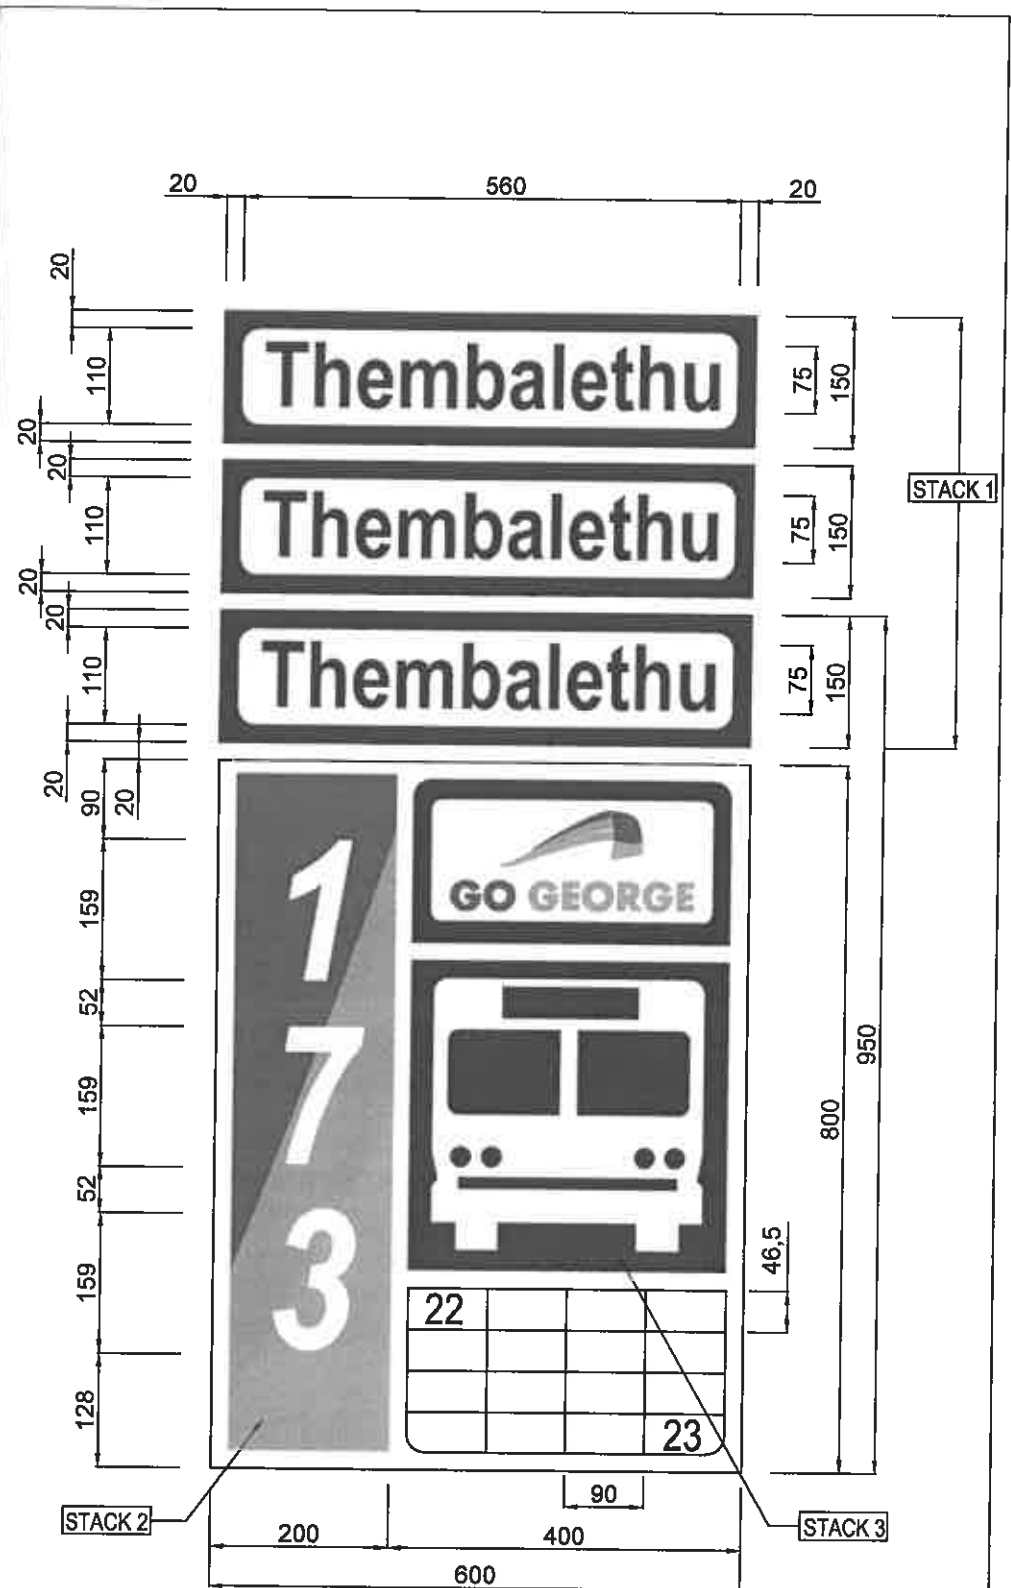

STACK 1 - BORDER : WHITE RETRO-REFLECTIVE CLASS 3
TEXT : WHITE RETRO-REFLECTIVE CLASS 3
BACKGROUND : BLUE RETRO-REFLECTIVE CLASS 3
TEXT HEIGHT : 55mm

STACK 2 - TEXT : WHITE RETRO-REFLECTIVE CLASS 3
BACKGROUND : INFORMATION AS PROVIDED BY
 BRANDING CONSULTANT
TEXT HEIGHT : 114mm

STACK 3 - STANDARD : R325 SIGN (600 x 300mm) - CLASS 3
TEXT HEIGHT : 35mm (TEXT IN GRID) BLACK SEMI-MATT
LOGO: INFORMATION AS PROVIDED BY
 BRANDING CONSULTANT

SIGN No 1a

STACK 1 - BORDER : WHITE RETRO-REFLECTIVE CLASS 3
TEXT : WHITE RETRO-REFLECTIVE CLASS 3
BACKGROUND : BLUE RETRO-REFLECTIVE CLASS 3
TEXT HEIGHT : 75mm

STACK 2 - TEXT : WHITE RETRO-REFLECTIVE CLASS 3
BACKGROUND : INFORMATION AS PROVIDED BY
BRANDING CONSULTANT
TEXT HEIGHT : 159mm

STACK 3 - STANDARD : R325 SIGN (800 x 400mm) - CLASS 3
TEXT HEIGHT : 35mm (TEXT IN GRID) BLACK SEMI-MATT
LOGO: INFORMATION AS PROVIDED BY
BRANDING CONSULTANT

SIGN No 2a

**STACK 1 - BORDER : BLUE RETRO-REFLECTIVE CLASS 3
 TEXT : BLACK BLUE RETRO-REFLECTIVE CLASS 3
 BACKGROUND : WHITE RETRO-REFLECTIVE CLASS 3
 TEXT HEIGHT : 75mm**

**STACK 2 - TEXT : WHITE RETRO-REFLECTIVE CLASS 3
 BACKGROUND : INFORMATION AS PROVIDED BY
 BRANDING CONSULTANT
 TEXT HEIGHT : 159mm**